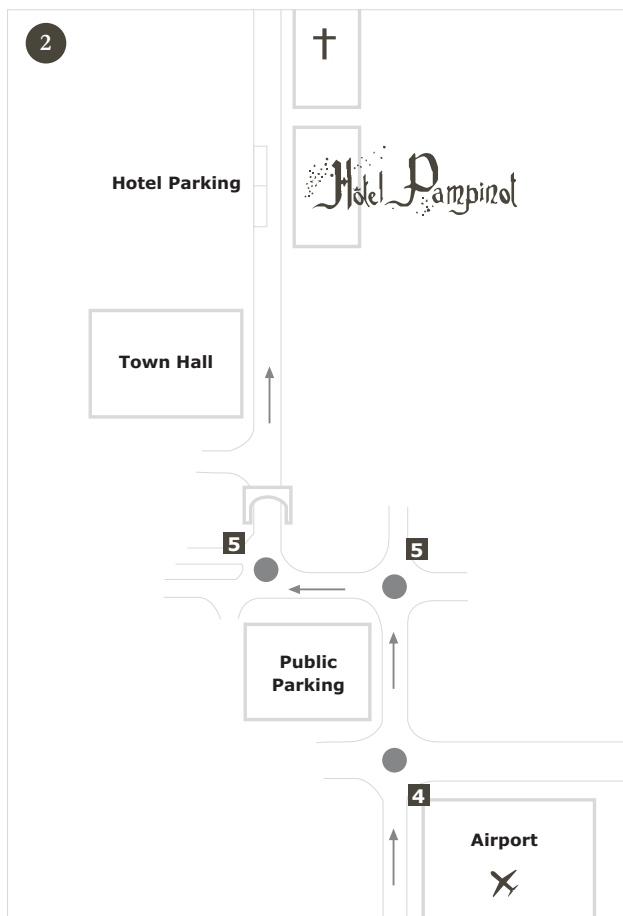

Localization

How to get from Pamplona

1 Through the A-15 motorway:

Once you have gone by San Sebastián, continue through the A8 until you arrive to the toll in Irún.

2 Take the Exit num. 2:

IRUN
MERCATAL ZENTRUA / CENTRO
COMERCIAL
HONDARRIBIA
AEROPUERTO

SEE MAP 1

3 Continue direction:

Hondarribia-Aeropuerto San Sebastián

4 Arrival to Hondarribia, once you have gone through the airport, in the 1st traffic circle go straight on and, in the 2nd, turn left.

5 You arrive to a small traffic circle, turn right and you go through the old quarter. Go up the street in front of you, the hotel is there, on the right-hand side, before the church.

● Arrival: Pampinot Hotel, C/Mayor 5, Hondarribia

SEE MAP 2