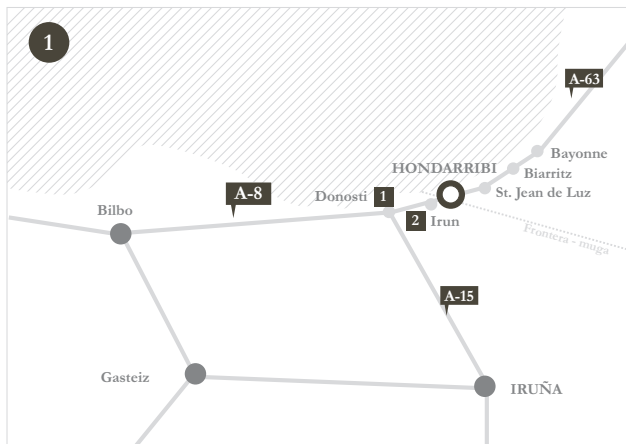

Localization

How to get from Pamplona

1 Through the A-15 motorway:

Once you have gone by San Sebastián, continue through the A8 until you arrive to the toll in Irún.

2 Take the Exit num. 2:

IRUN
MERCATAL ZENTRUA / CENTRO
COMERCIAL
HONDARRIBIA
AEROPUERTO

SEE MAP 1

3 Continue direction:

Hondarribia-Aeropuerto San Sebastián

4 Arrival to Hondarribia, once you have gone through the airport, in the 1st traffic circle go straight on and, in the 2nd, turn left.

5 You arrive to a small traffic circle, turn right and you go through the old quarter. Go up the street in front of you, the hotel is there, on the right-hand side, before the church.

● Arrival: Pampinot Hotel, C/Mayor 5, Hondarribia

SEE MAP 2